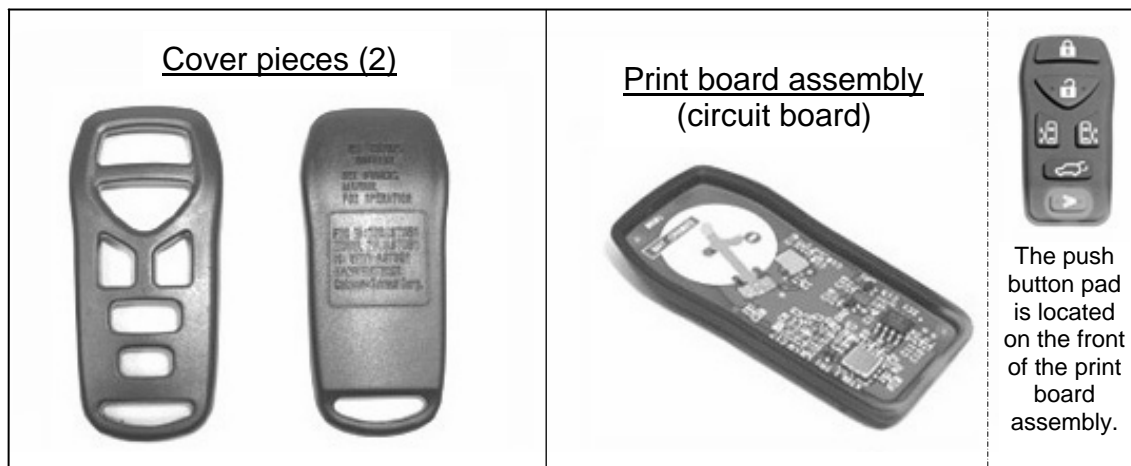

This bulletin contains amended Parts Information and Applied Vehicles sections. Please discard all previous copies of NTB04-001a.

IF YOU CONFIRM:

The Remote Keyless Entry keyfob of an Applied Vehicle needs to be replaced for any reason.

ACTIONS:

The keyfob is now available as 2 separate service parts: the cover (outer shell), and the print board assembly (inner circuit board).

Figure 1

IMPORTANT: The purpose of "ACTIONS" (above) is to give you a quick idea of the work you will be performing. If Reprogramming is needed, you **MUST** closely follow the entire Service Procedure (starting on page 2) as it contains information that is essential to successfully completing the repair.